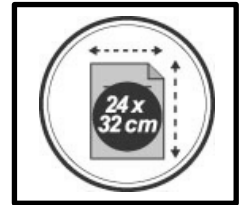

# DDEXPO6W

Displays with style

Highlight your reception areas with this Scandinavian-style display mixing colors and materials.

Mix of 2 materials combination  
for more style (Wood and ABS)

Large compartment for 6 documents  
(24 x 32 cm documents)  
(Thickness 4 cm)

Perfect stability thanks to its  
wide base and 4 anti-slip pads

Quick and easy assembly system  
(Fixing kit supplied)  
Small packaging improvement for  
less CO2 emissions

The DDEXPOW display is the ideal accessory for displaying magazines or brochures in your lobby. Practical, you will be able to display your A4 documents in 6 compartments.

# DDEXPO6W

Displays with style

Highlight your reception areas with this Scandinavian-style display mixing colors and materials.

PRODUCT FEATURES	
Code	<b>DDEXPO6W BC</b>
EAN	N/A
Materials	Frame : Wood - Steel
	Compartment : ABS
Color	White - Wood
Product dimensions	W 34 x D 50 x H 93 cm
	Weight : 7 kg
Number of compartment	6 (Format 24x32 cm - Thickness 4 cm)
Estimated assembly time	10 mins (Screws supplied )
Guarantee	2 years
DIMENSIONS PACKAGING	
* Sales unit (x1UV) box	N/A
	N/A
* Box master (x1UV)	N/A
	N/A